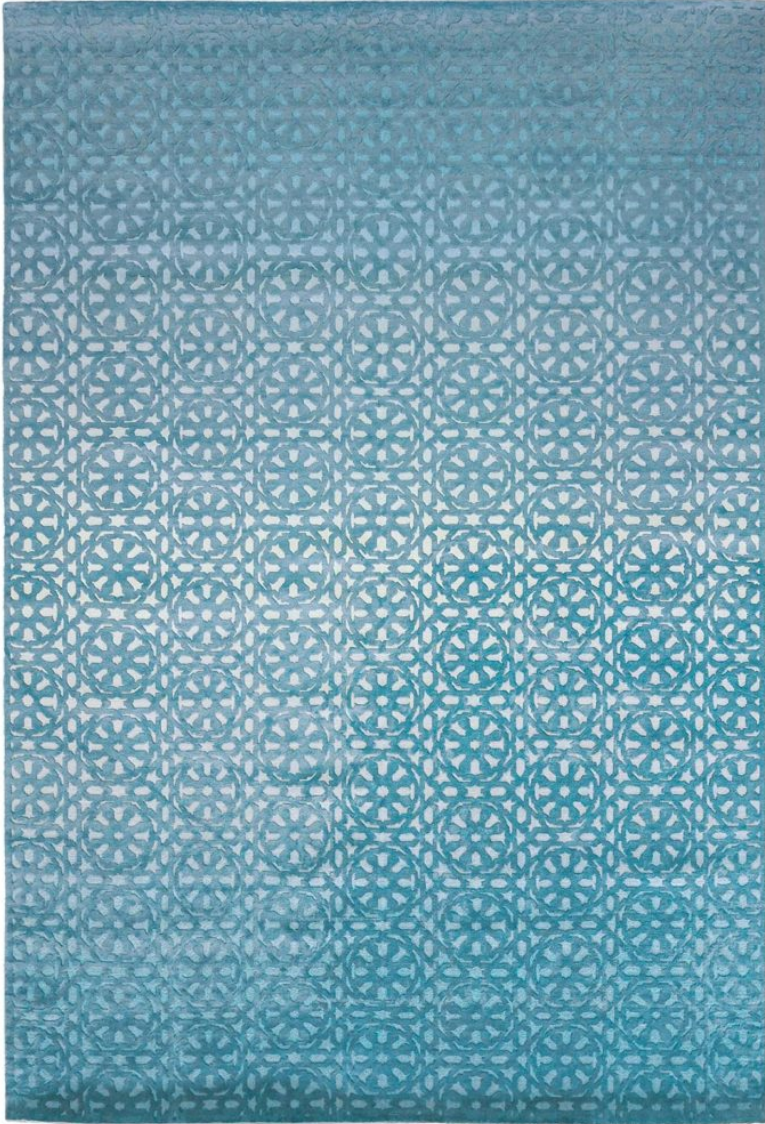

P E R E N N I A L S

BLUESTONE - Sky Sail Tufted

HT707-368-0507-

DETAILS & SPECS

Designer	Studio
Construction	Tufted
Field Pattern	Sky
Colorway	BLUESTONE
Border Design	
Collection	2025 Summer: Sun Kissed

DESCRIPTION

Inspired by the boundless sky and the gentle billow of sails in the wind, Sky Sail features a fluid, graphic design that brings a touch of nature and serenity to any space. Hand-tufted with 100% SDA fiber to ensure both softness underfoot and remarkable livability.

Tufted rugs description.